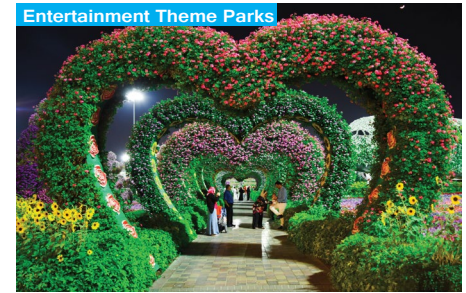

APPLICATIONS